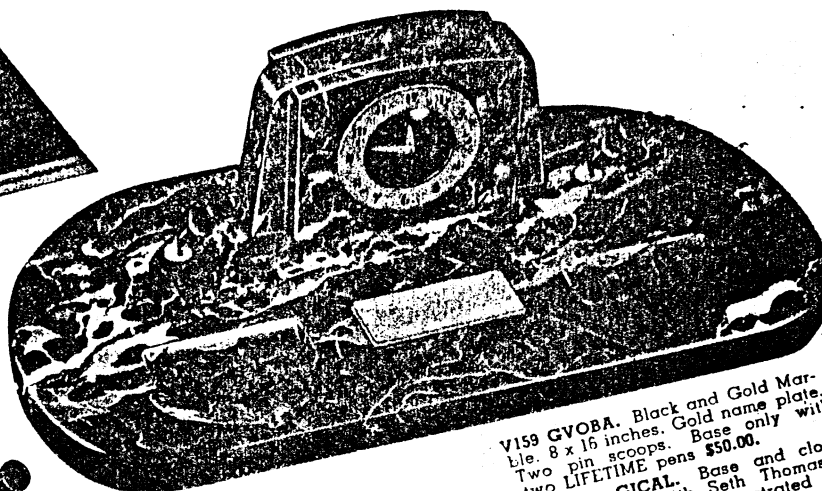

V159 GVOBA. Black and Gold Marble. 8 x 16 inches. Gold name plate. Two pin scoops. Base only with two LIFETIME pens $50.00.
V159-579 GICAL. Base and clock combination with Seth Thomas 8-day movement as illustrated with two LIFETIME pens $75.00.